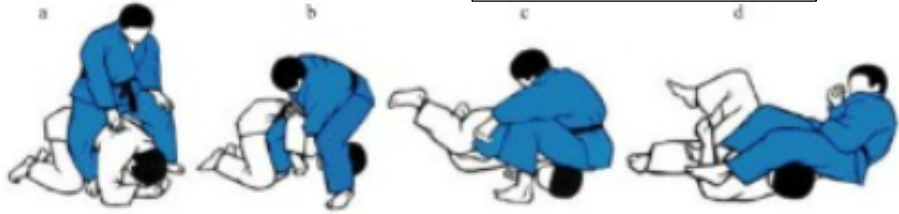

# KANSETSU WAZA

Ude-garami  
(Entangled Arm Lock  
"Figure 4")

Ude-gatame  
(Straight Arm Lock)

Juji-gatame  
(Cross Arm Lock)

Hiza-gatame  
(Knee Arm Lock)

Ude Hishigi Ude Gatame

Ude Hishigi Juji Gatame

Ude Hishigi Hiza Gatame

Sit back entry for Juji-gatame  
(Cross Arm Lock)

Roll over entry for Juji-gatame  
(Cross Arm Lock)

Over the shoulder entry for Juji-gatame  
(Cross Arm Lock)

Hara  
Gatame

Kesa Garami

Entry from beneath for Juji-gatame (Cross Arm Lock)

Waki-gatame (Armpit Arm Lock)